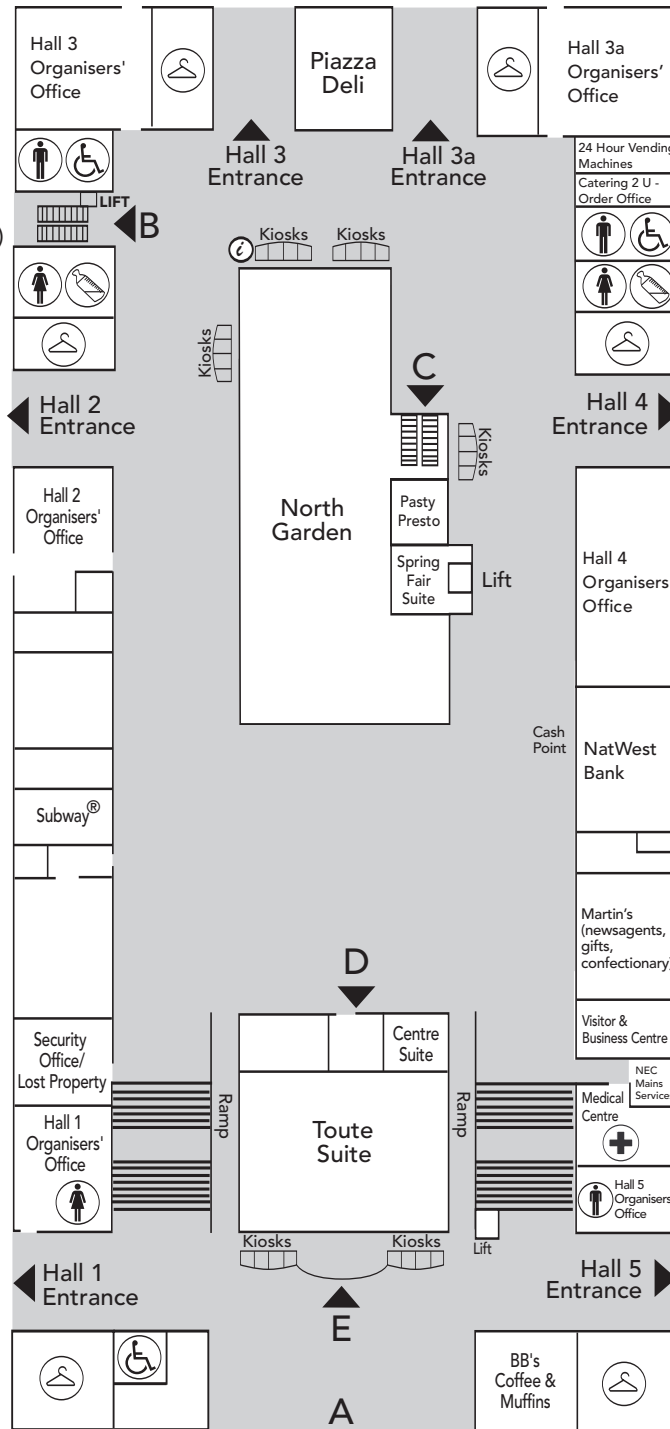

Piazza services plan

www.necgroup.co.uk

Piazza Entrance 2
(Airport and Rail Station)

Key to Piazza Services

- A Piazza Main Entrance
To and from Pavilion, The NEC Arena, Box Office, Forum, Hilton Metropole Hotel, Crowne Plaza Hotel, shuttle buses, car parks and taxis
- B Bridge link
To rail station, buses and airport
- C Skywalk link
To Halls 6-12 and 16-20, Atrium, Gallery and Concourse Suites.
- D Access to Vision Suite, Expression Suites 1-12 (level 3) , Lounge Suite and Inspire Suite (level 4)
- E Access to Toute Suite

Piazza Entrance 1