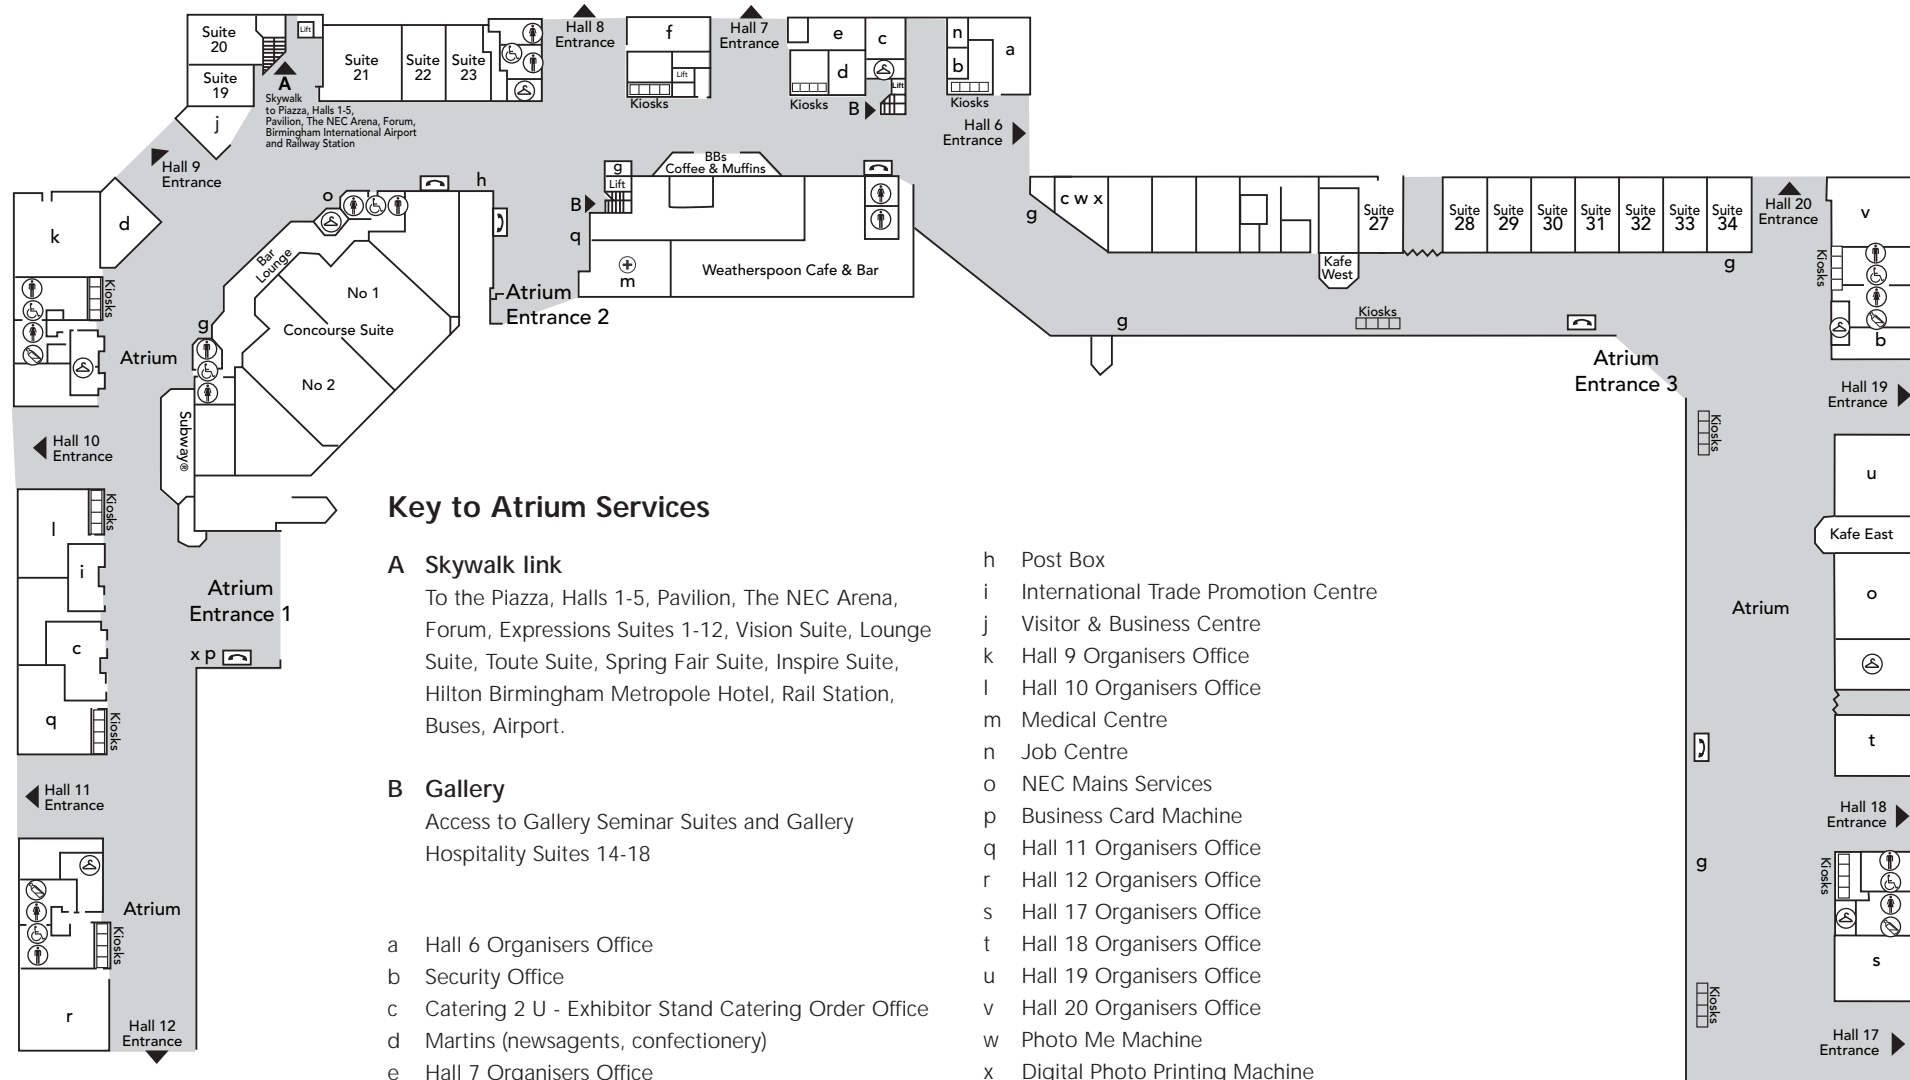

Atrium services plan

www.necgroup.co.uk

Key to Atrium Services

- A Skywalk link**
To the Piazza, Halls 1-5, Pavilion, The NEC Arena, Forum, Expressions Suites 1-12, Vision Suite, Lounge Suite, Tote Suite, Spring Fair Suite, Inspire Suite, Hilton Birmingham Metropole Hotel, Rail Station, Buses, Airport.
- B Gallery**
Access to Gallery Seminar Suites and Gallery Hospitality Suites 14-18
- a Hall 6 Organisers Office
- b Security Office
- c Catering 2 U - Exhibitor Stand Catering Order Office
- d Martins (newsagents, confectionery)
- e Hall 7 Organisers Office
- f Hall 8 Organisers Office
- g Autobank Cash Dispensers
- h Post Box
- i International Trade Promotion Centre
- j Visitor & Business Centre
- k Hall 9 Organisers Office
- l Hall 10 Organisers Office
- m Medical Centre
- n Job Centre
- o NEC Mains Services
- p Business Card Machine
- q Hall 11 Organisers Office
- r Hall 12 Organisers Office
- s Hall 17 Organisers Office
- t Hall 18 Organisers Office
- u Hall 19 Organisers Office
- v Hall 20 Organisers Office
- w Photo Me Machine
- x Digital Photo Printing Machine

Not to scale